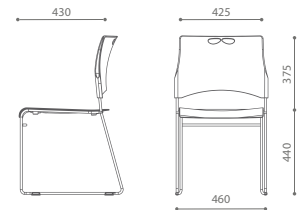

Lapis: Options

Shell Color Options

Pure White
(P)

Mango
(M)

Olive
(L)

Black
(B)

Linking and Stacking

Linking bracket for ganging chairs into orderly rows for large seminar or waiting areas. Ganging chairs together ensures orderly evacuation during emergencies. [L5](#)

Trolley allows up to 40 Lapis chairs to be stacked and conveniently carted away to store rooms. Lapis alone can also be stacked up to 10 high on the floor. [T2](#)

Without armrest
190L NA A00 H

With armrest
190L NA G35 H

Upholstered seat without armrest
191L NA A00 H

Upholstered seat with armrest
191L NA G35 H

Without armrest
114B NA A00 H

With armrest
114B NA A35 H

HEAD OFFICE & FACTORY

Merryfair Chair System Sdn Bhd
(Co. No. 86276-A)
No.2, Jalan Koporat 1/KU9,
Taman Perindustrian Meru,
42200 Klang, Selangor D.E., Malaysia.