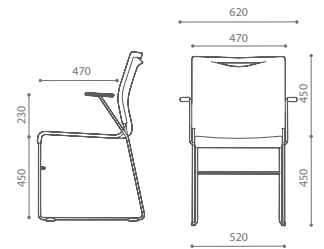

With armrest
190L NA G35 H