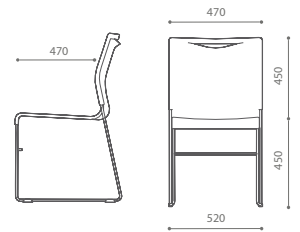

Without armrest
190L NA A00 H