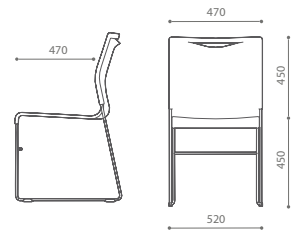

Lapis: Options

Shell Color Options

Pure White
(P)

Mango
(M)

Olive
(L)

Black
(B)

Linking and Stacking

Linking bracket for ganging chairs into orderly rows for large seminar or waiting areas. Ganging chairs together ensures orderly evacuation during emergencies. [L5](#)

Trolley allows up to 40 Lapis chairs to be stacked and conveniently carted away to store rooms. Lapis alone can also be stacked up to 10 high on the floor. [T2](#)

Without armrest
190L NA A00 H

With armrest
190L NA G35 H

Upholstered seat without armrest
191L NA A00 H

Upholstered seat with armrest
191L NA G35 H

Without armrest
114B NA A00 H

With armrest
114B NA A35 H

HEAD OFFICE & FACTORY

Merryfair Chair System Sdn Bhd
(Co. No. 86276-A)
No.2, Jalan Koporat 1/KU9,
Taman Perindustrian Meru,
42200 Klang, Selangor D.E., Malaysia.