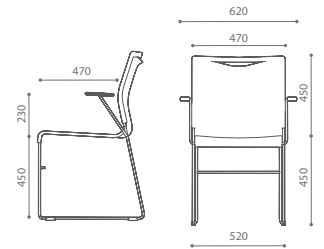

Lapis: Options

Shell Color Options

Pure White
(P)

Mango
(M)

Olive
(L)

Black
(B)

Linking and Stacking

Linking bracket for ganging chairs into orderly rows for large seminar or waiting areas. Ganging chairs together ensures orderly evacuation during emergencies. [L5](#)

Trolley allows up to 40 Lapis chairs to be stacked and conveniently carted away to store rooms. Lapis alone can also be stacked up to 10 high on the floor. [T2](#)

Without armrest
190L NA A00 H

With armrest
190L NA G35 H

Upholstered seat without armrest
191L NA A00 H

Upholstered seat with armrest
191L NA G35 H

Without armrest
114B NA A00 H

With armrest
114B NA A35 H

HEAD OFFICE & FACTORY

Merryfair Chair System Sdn Bhd
(Co. No. 86276-A)
No.2, Jalan Koporat 1/KU9,
Taman Perindustrian Meru,
42200 Klang, Selangor D.E., Malaysia.